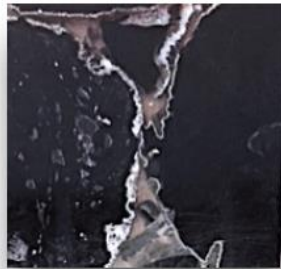

RED

GREEN

BLUE

BLACK

WHITE

GRAY

GOLD

PURPLE

## ULTRA-THIN STONE Agate Selection

Due to the nature of our **unique and organic** material, imperfections, and variations in the color of agate and crystal grain **may vary from sample to sample.**

- **Semi-Precious thin** agate decorative surface
- Agate and crystal can be **LED backlit**
- **Custom**, handmade
- **Easy to fabricate** and install
- **No maintenance**