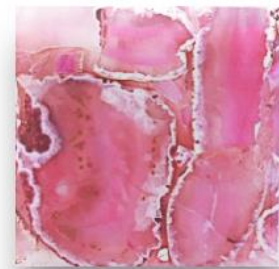

RED

GREEN

BLUE

BLACK

WHITE

GRAY

GOLD

PURPLE

PINK

WHITE CRYSTAL  
QUARTZ

## ULTRA-THIN STONE Agate Selection

Due to the nature of our **unique and organic** material, imperfections, and variations in the color of agate and crystal grain **may vary from sample to sample.**

- **Semi-Precious thin** agate decorative surface
- Agate and crystal can be **LED backlit**
- **Custom**, handmade
- **Easy to fabricate** and install
- **No maintenance**