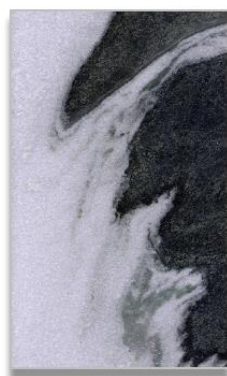

Dark n Stormy
(vein cut)

Dark n Stormy
(cross cut)

Nero Marquina
Leathered*
(vein cut)

Nero Marquina
Polished*
(vein cut)

Panda White
(cross cut)

Teakwood Gray*
Leathered

Ziluo
(vein cut)

Rainforest Brown*
(vein cut)

Antique Wood
Polished*
(vein cut)

*Indicates thin stone marble is not translucent and can **NOT** be LED backlit.