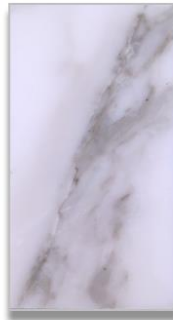

Angel white

Bianco Statuario

Calacatta Gold

Carrara*

Crema Marfil
leathered*

Crema Marfil
polished*

Dark Emperador
Leathered*

Dark Emperador
Polished*

Dark n Stormy
(vein cut)

Dark n Stormy
(cross cut)

Nero Marquina
Leathered*
(vein cut)

Nero Marquina
Polished*
(vein cut)

Panda White
(cross cut)

Teakwood Gray*
Leathered

Ziluo
(vein cut)

Rainforest Brown*
(vein cut)

Antique Wood
Polished*
(vein cut)

*Indicates thin stone marble is not translucent and can **NOT** be LED backlit.