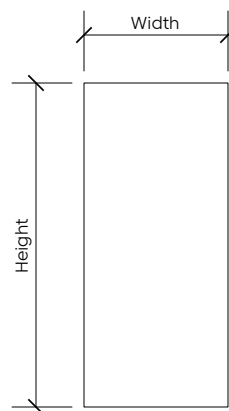

## Product Detail

Product	Solid Panel
Surface	Wall
Composition	100% Polyester
Material	FilaSorb™
Recycled Content	60% min.
Thickness	24mm   0.94" +/- 10%
Weight	0.98 lb/ft <sup>2</sup> +/- 10%
Dimension	48"W x 110"H
	Custom size available upon request.

## Product Drawing

Elevation

Perspective