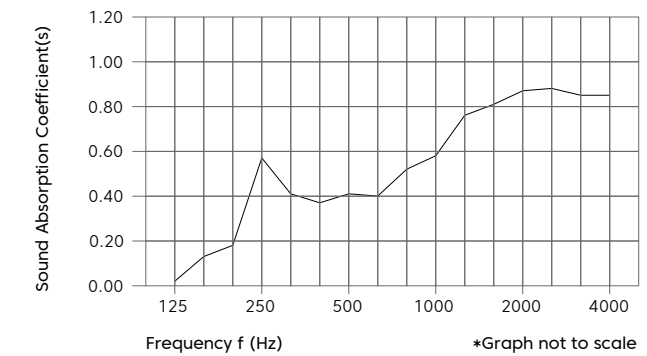

Product Detail

Product	Solid Panel
Surface	Wall
Composition	100% Polyester
Material	FilaSorb™
Recycled Content	60% min.
Thickness	24mm | 0.94" +/- 10%
Weight	0.98 lb/ft² +/- 10%
Dimension	48"W x 110"H
	Custom size available upon request.

Technical Data

Fire Test Method Number	AS ISO 9705:Group 1 ASTM E84-17a Class A
Indoor Air Quality	Low VOCs emission, formaldehyde and Phenol-free
Light Fastness	ISO 105-B02 1994, 6-7

Acoustic Performance

Sound Absorption ISO 354-2006 NRC 0.60